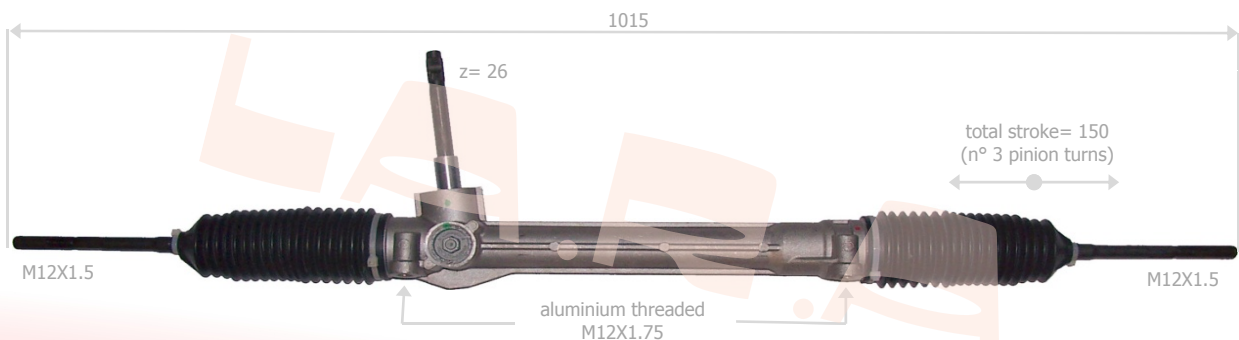

LANCIA

YPSILON ALL MODELS

La.r.a.	Drive	Year	OE Number	Note
240005	LH	2003->	51706041 - 51706968	ELECTRIC STEERING

LANCIA

YPSILON 900/1200 cc PETROL - 1300 cc DIESEL MULTIJET - LPG - NATURAL POWER

La.r.a.	Drive	Year	OE Number	Note
190058	LH	05/2011->	51907994 - 51907996 - 51965755	ELECTRIC STEERING ALUMINIUM THREADED M12X1.75