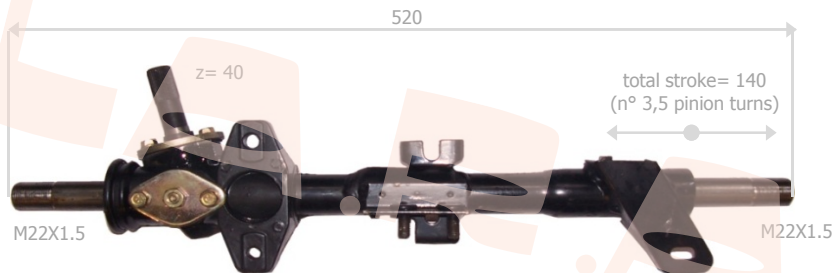

VOLKSWAGEN

GOLF - GOLF DIESEL - SCIROCCO

<u>La.r.a.</u>	<u>Drive</u>	<u>Year</u>	<u>OE Number</u>
400006	LH	04/1974->12/1979	171419061B

VOLKSWAGEN

CADDY 1ST SERIES - ALL MODELS PETROL - DIESEL (08/1982->07/1992)
GOLF 1ST SERIES - ALL MODELS PETROL (01/1979->02/1984)