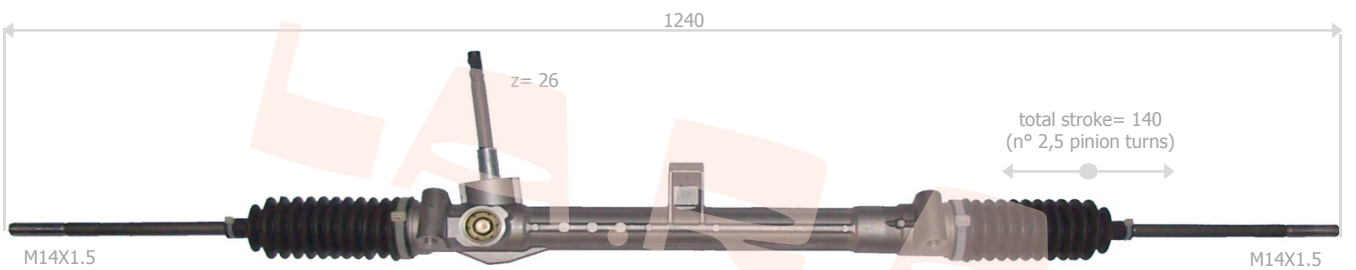

FIAT **STILO 1800/2400 cc**

1240
z = 26
total stroke= 140
(n° 2,5 pinion turns)
M14X1.5 M14X1.5
item replaced by version with aluminium rigid feet and screws
(no more with silentblocks)

<u>La.r.a.</u>	<u>Drive</u>	<u>Year</u>	<u>OE Number</u>	<u>Note</u>
190042	LH	10/2001->	46784130 - 46826719 - 51773323	ELECTRIC STEERING

FIAT

STILO 1200/1400/1600/1900 cc JTD

<u>La.r.a.</u>	<u>Drive</u>	<u>Year</u>	<u>OE Number</u>	<u>Note</u>
190048	LH	10/2001->	51733142	ELECTRIC STEERING - STANDARD WHEELS 16"-17" RIGID FEET (WITHOUT SILENTBLOCKS)

FIAT

STILO 1800/2400 cc

<u>La.r.a.</u>	<u>Drive</u>	<u>Year</u>	<u>OE Number</u>	<u>Note</u>
190049	LH	10/2001->	51772119	ELECTRIC STEERING RIGID FEET (WITHOUT SILENTBLOCKS)

FIAT

TIPO,TEMPRA ALL MODELS PETROL 1108/1372/1581 cc - DIESEL 1697 cc - TURBO DIESEL 1930 cc