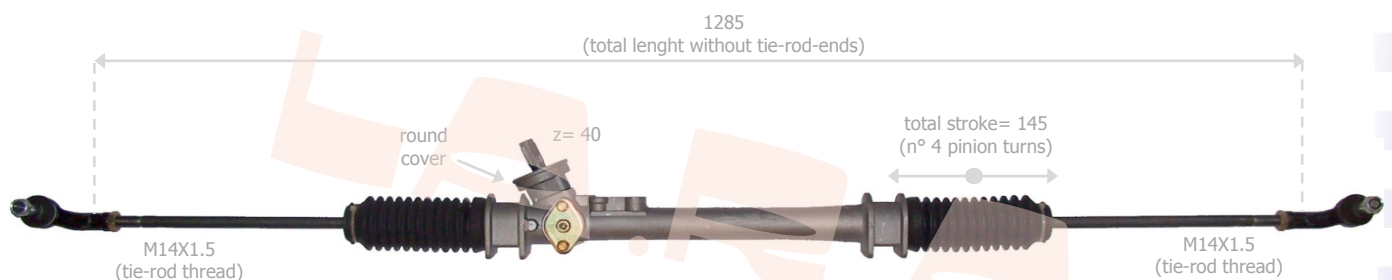

VOLKSWAGEN

GOLF - JETTA 1300/1600 cc - SYNCHRO

La.r.a.	Drive	Year	OE Number	Note
400016	LH	8/1987->1990	191419063B	ROUND COVER - SINCE CHASSIS N° 1GMB124999-> - UNTIL CHASSIS N° ->1GMW339715
400516	RH	8/1987->1990	192419063B	ROUND COVER - SINCE CHASSIS N° 1GMB124999-> - UNTIL CHASSIS N° ->1GMW339715