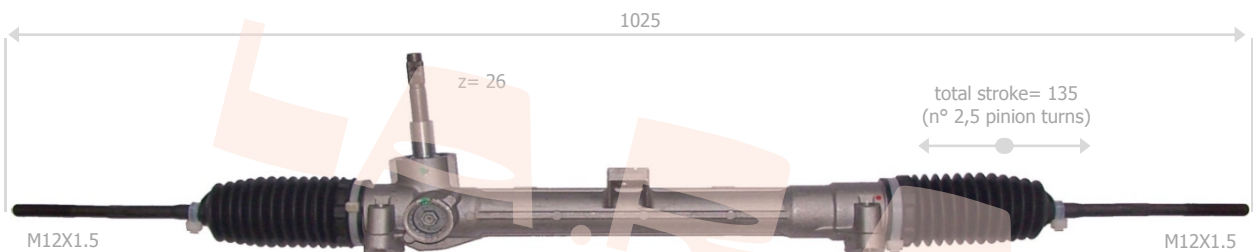

LANCIA

YPSILON ALL MODELS

La.r.a.	Drive	Year	OE Number	Note
240005	LH	2003->	51706041 - 51706968	ELECTRIC STEERING