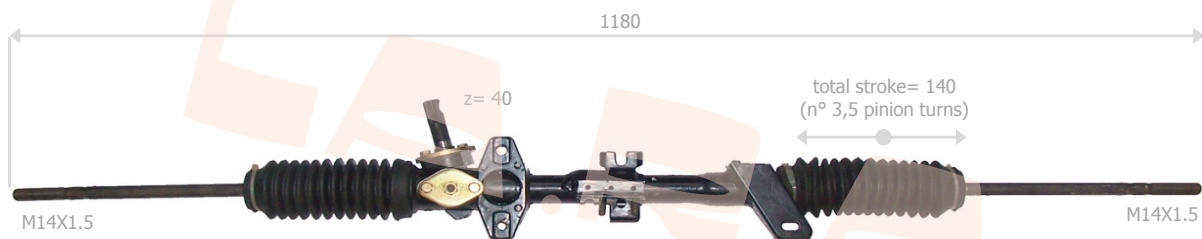

<u>La.r.a.</u>	<u>Drive</u>	<u>Year</u>	<u>OE Number</u>
400008	LH		171419063B