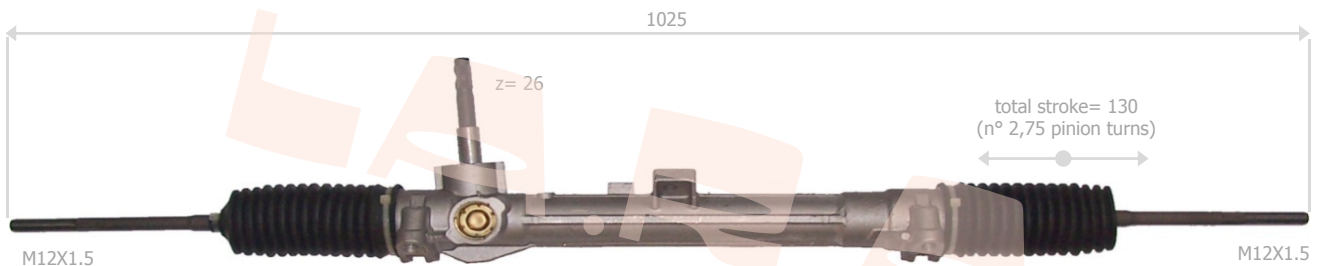

<u>La.r.a.</u>	<u>Drive</u>	<u>Year</u>	<u>OE Number</u>
190045	LH	1999->2009	46843299 - 51705416

MANUAL STEERING
(DO NOT USE AS ELECTRIC STEERING)

FIAT

PUNTO (188) 1200/1400 cc PETROL - 1800 cc HGT PETROL - 1300/1900 cc DIESEL - 1200 cc NATURAL POWER

<u>La.r.a.</u>	<u>Drive</u>	<u>Year</u>	<u>OE Number</u>
190047	LH	1999->2009	46843300 - 51705417

Note
ELECTRIC STEERING

190547	RH	1999->2009	

ELECTRIC STEERING

FIAT

GRANDE PUNTO 1200 cc PETROL - 1400 cc PETROL (8V/16V) - 1300 cc DIESEL MULTIJET 16V (75CV)