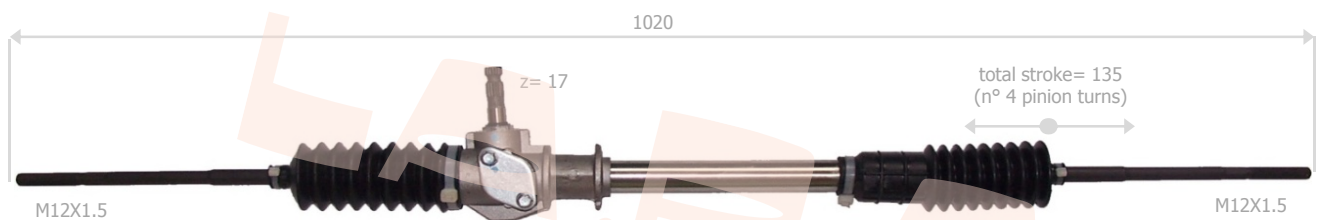

<u>La.r.a.</u>	<u>Drive</u>	<u>Year</u>	<u>OE Number</u>	<u>Note</u>
190026	LH	2/1988->	7599853 - 7645895 - 7645906 - 7664423 - 7664440	

FIAT

UNO 45 - S - ES 55 - S - 70S - UNO DIESEL