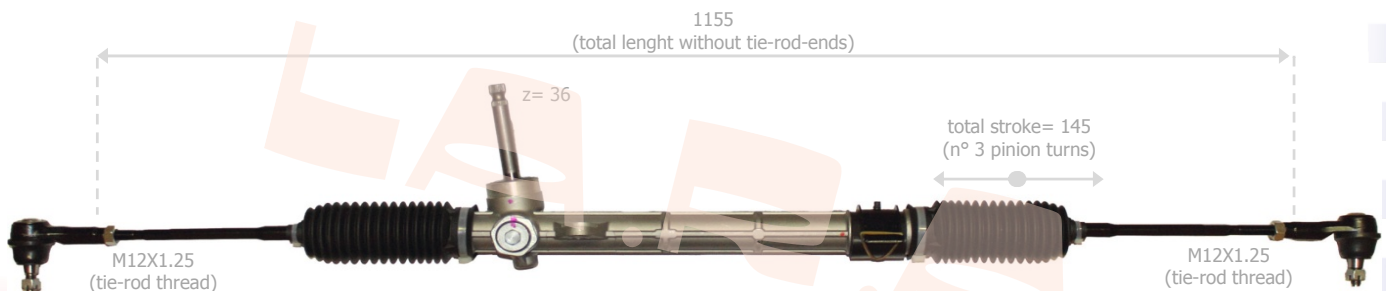

HYUNDAI

i10 1000/1100/1200 cc PETROL - 1100 cc CRDi DIESEL

<u>La.r.a.</u>	<u>Drive</u>	<u>Year</u>	<u>OE Number</u>	<u>Note</u>
210004	LH	01/2008->	56500-0X050 - 56500-0X500 - 56500-0X550	ELECTRIC STEERING