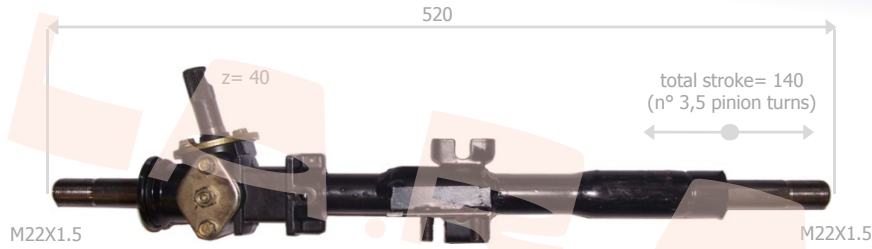

VOLKSWAGEN

GOLF - GOLF DIESEL - SCIROCCO - JETTA 1300/1600 cc - RABBIT - CARIBE - ATLANTIC

<u>La.r.a.</u>	<u>Drive</u>	<u>Year</u>	<u>OE Number</u>
400009	LH	08/1979->02/1990	171419063
400509	RH	08/1979->02/1990	172419063