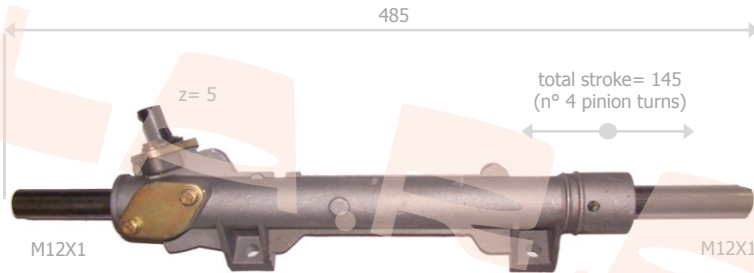

PEUGEOT

104 1ST SERIES

<u>La.r.a.</u>	<u>Drive</u>	<u>Year</u>	<u>OE Number</u>	<u>Note</u>
300001	LH	->5/1976	4002.35 - 4002.41	UNTIL CHASSIS N° -> 5675805

PEUGEOT

104 2ND SERIES

<u>La.r.a.</u>	<u>Drive</u>	<u>Year</u>	<u>OE Number</u>	<u>Note</u>
300002	LH	5/1976->8/1982	4002.58 - 4002.62 - 4005.30 - 4005.66	SINCE CHASSIS N° 5675806->