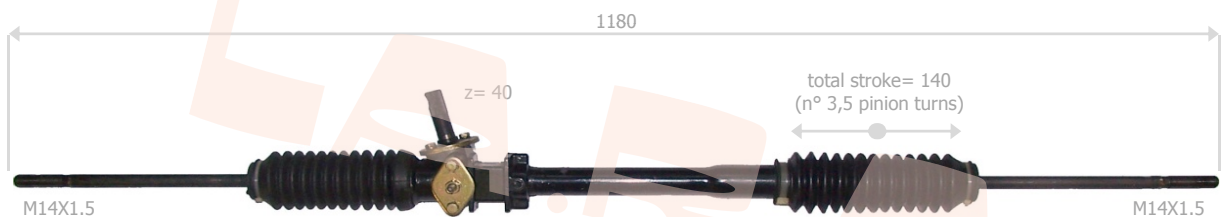

VOLKSWAGEN

GOLF - GOLF DIESEL - JETTA 1300/1600 cc

<u>La.r.a.</u>	<u>Drive</u>	<u>Year</u>	<u>OE Number</u>
400012	LH	04/1974->02/1984	171419105B