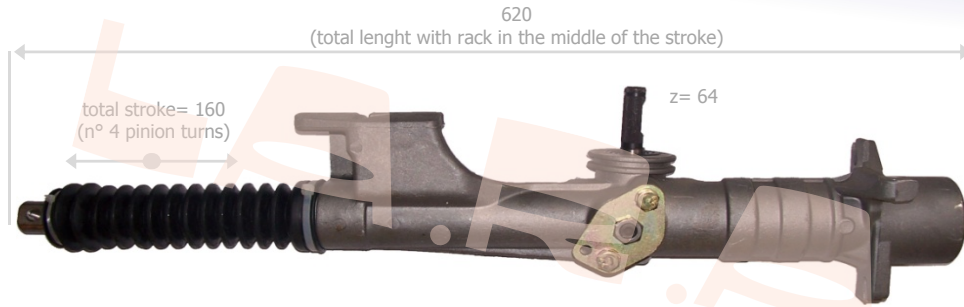

VOLKSWAGEN

PASSAT - SANTANA (4 CYL. 1985->1986)

<u>La.r.a.</u>	<u>Drive</u>	<u>Year</u>	<u>OE Number</u>
110002	LH	1978->1987	321419063 - 321419091B - 811419063A - 811419063F - 811419063H - ZBA419063C - ZBA419091B