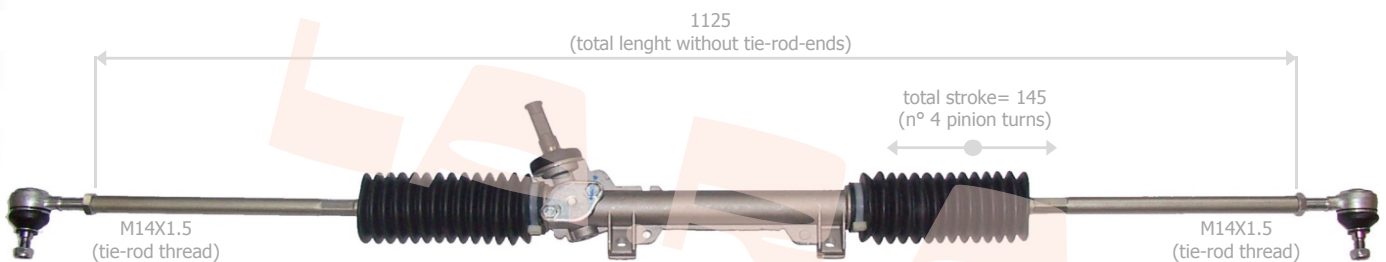

PEUGEOT

205 ALL MODELS PETROL / DIESEL - 205 GTI 1900 cc INJECTION

La.r.a.	Drive	Year	OE Number	Note
300015	LH	10/1987->09/1998	4000.42 - 4005.98	SINCE CHASSIS N° 23420001->
300515	RH	10/1987->09/1998	4000.43 - 4000.45