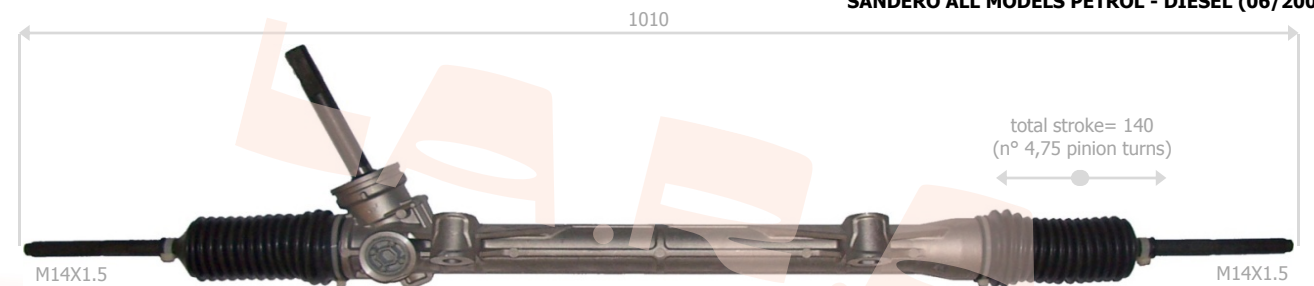

RENAULT / DACIA

LOGAN 1ST SERIES - ALL MODELS PETROL - DIESEL (09/2004->)
SANDERO ALL MODELS PETROL - DIESEL (06/2008->)