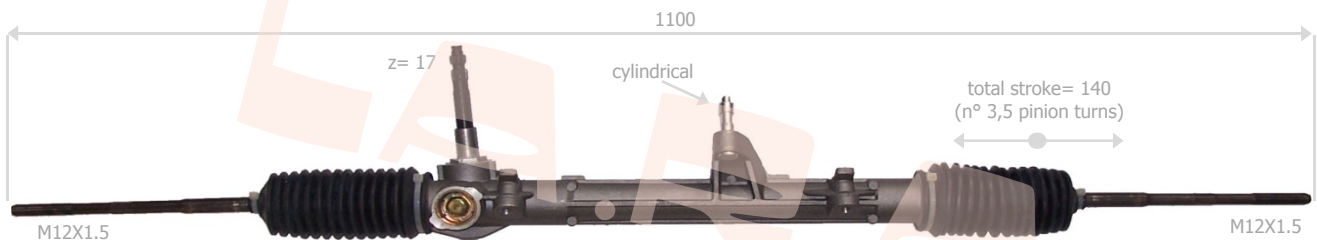

FIAT

STILO 1800/2400 cc

<u>La.r.a.</u>	<u>Drive</u>	<u>Year</u>	<u>OE Number</u>	<u>Note</u>
190049	LH	10/2001->	51772119	ELECTRIC STEERING RIGID FEET (WITHOUT SILENTBLOCKS)

FIAT

TIPO,TEMPRA ALL MODELS PETROL 1108/1372/1581 cc - DIESEL 1697 cc - TURBO DIESEL 1930 cc