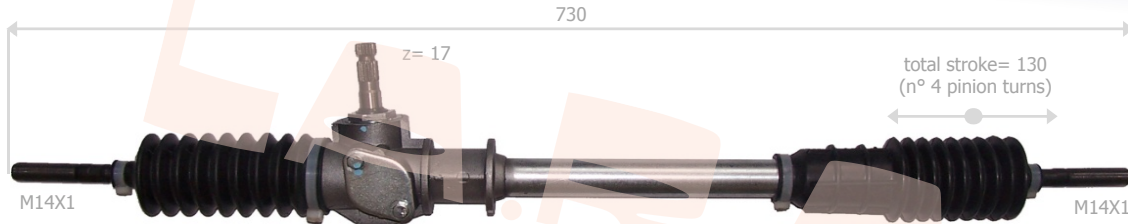

SEAT

127 - FURA

<u>La.r.a.</u>	<u>Drive</u>	<u>Year</u>	<u>OE Number</u>
190003	LH	3/1984->	4201513 - 4318648 - 4436296 - 4468492
190503	RH	3/1984->	4204955 - 4320245 - 4430560

SEAT

131 - 131S