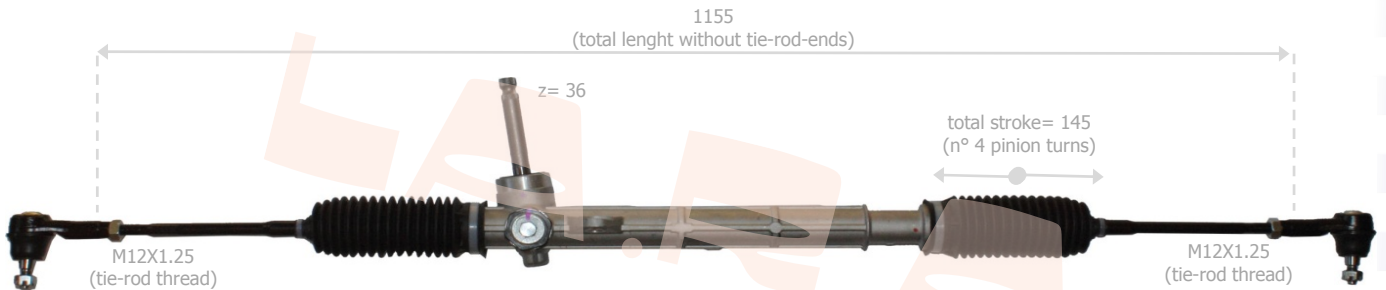

HYUNDAI

i10 1000/1100/1200 cc PETROL - 1100 cc CRDi DIESEL

<u>La.r.a.</u>	<u>Drive</u>	<u>Year</u>	<u>OE Number</u>
210003	LH	01/2008->	56500-0X000

MANUAL STEERING
(DO NOT USE AS ELECTRIC STEERING)