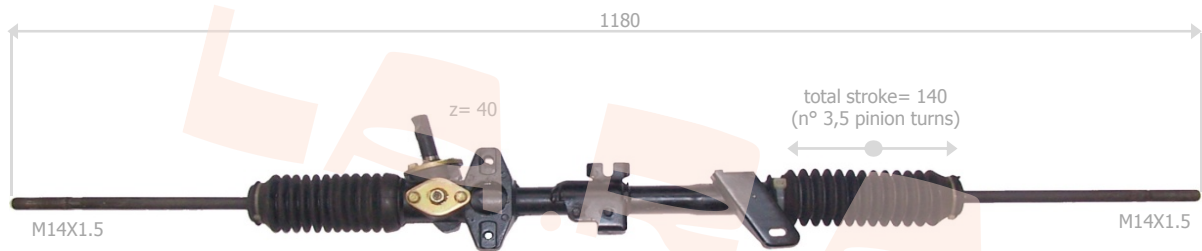

VOLKSWAGEN

GOLF - GOLF DIESEL - SCIROCCO