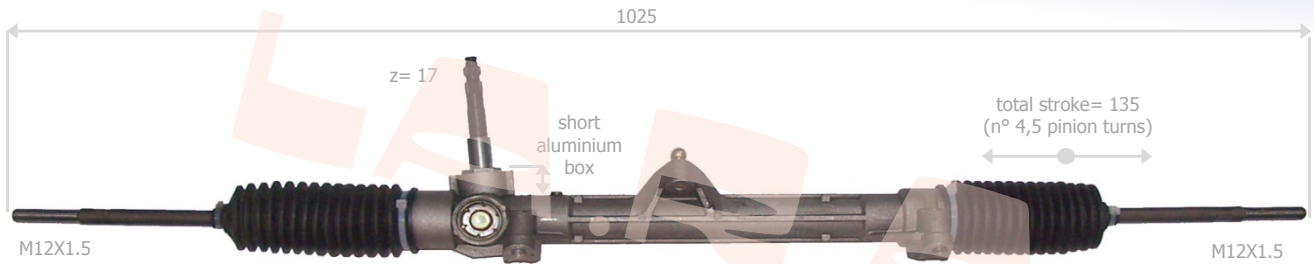

FIAT

PUNTO 55 - 60 - 75 - 90 - DIESEL CABRIO