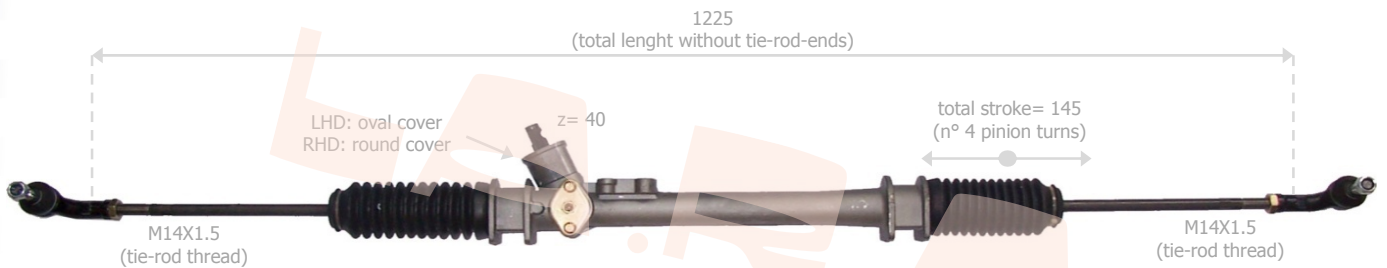

VOLKSWAGEN

GOLF - JETTA 1300/1600 cc - SYNCHRO

La.r.a.	Drive	Year	OE Number	Note
400014	LH	08/1983->08/1989	191419063	LEFT HAND DRIVE: OVAL COVER
400514	RH	08/1983->08/1989	192419063	RIGHT HAND DRIVE: ROUND COVER