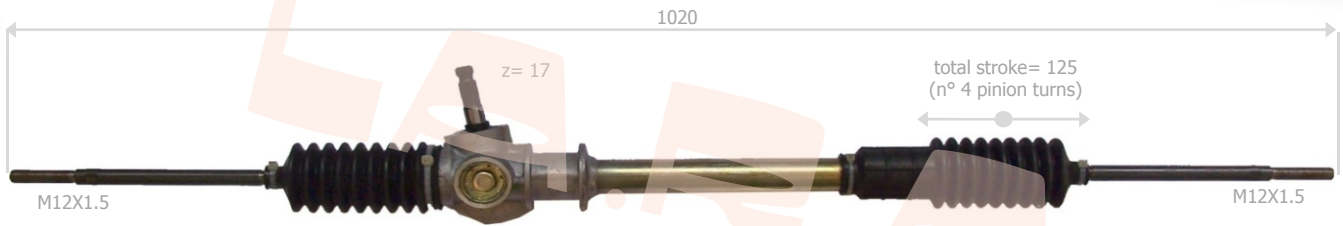

SEAT

IBIZA - MALAGA - 2ND SERIES