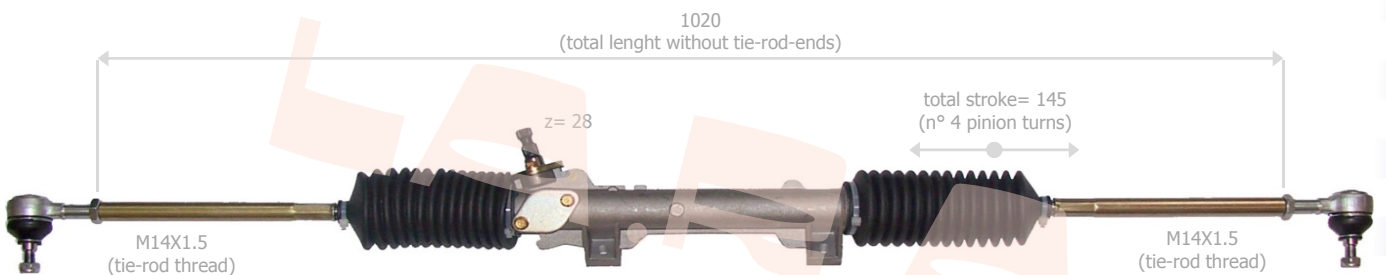

PEUGEOT

104 2ND SERIES

<u>La.r.a.</u>	<u>Drive</u>	<u>Year</u>	<u>OE Number</u>	<u>Note</u>
300003	LH	5/1976->8/1982	4002.58 - 4002.62 - 4005.30 - 4005.66	SINCE CHASSIS N° 5675806->

PEUGEOT

104 3RD SERIES