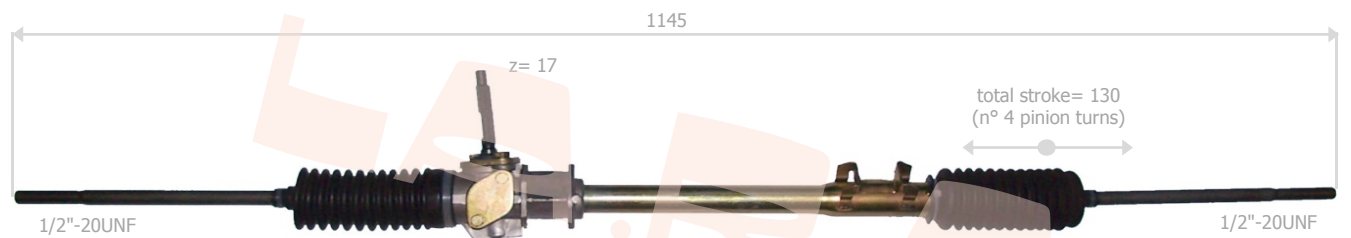

FORD

ESCORT 3RD SERIES (MKIII) 900/1100/1300/1600 cc - ORION - XR3

La.r.a.	Drive	Year	OE Number
200009	LH	9/1980->8/1990	1610381 - 1627109 - 6081649 - 6085449 - 6124882 - 6124883 - 6127721
200509	RH	9/1980->8/1990	1610382 - 6081650 - 6085450 - 612884 - 81AB3503BDEF