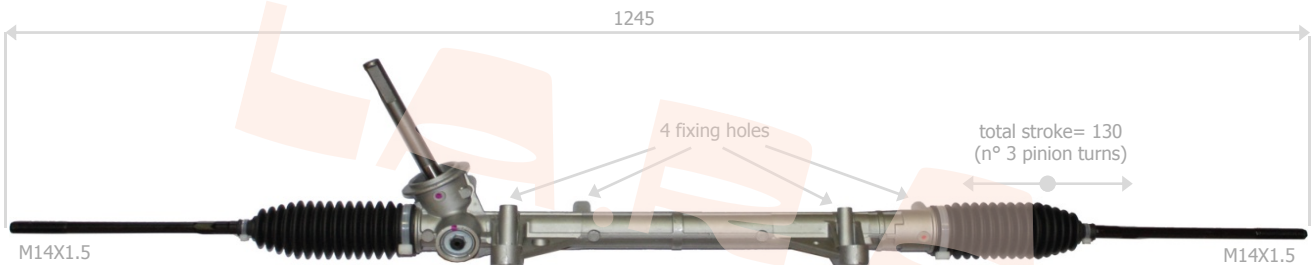

NISSAN

MICRA 3RD SERIES (K12) 1000/1200/1400 cc PETROL - 1500 cc DIESEL

<u>L.a.r.a.</u>	<u>Drive</u>	<u>Year</u>	<u>OE Number</u>	<u>Note</u>
310041	LH	01/2003->06/2010	48001-AX701 - 48001-AX702 - 48001-BC45A - 490016057R - 7711368079 - 7711478745	ELECTRIC STEERING WITH 4 HEAT SHIELD MOUNTS