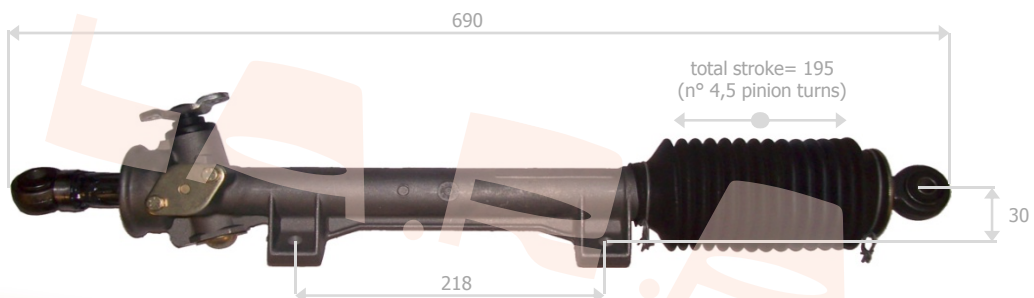

PEUGEOT

504 1ST SERIES

<u>La.r.a.</u>	<u>Drive</u>	<u>Year</u>	<u>OE Number</u>
300024	LH	07/1968->07/1986	4002.47