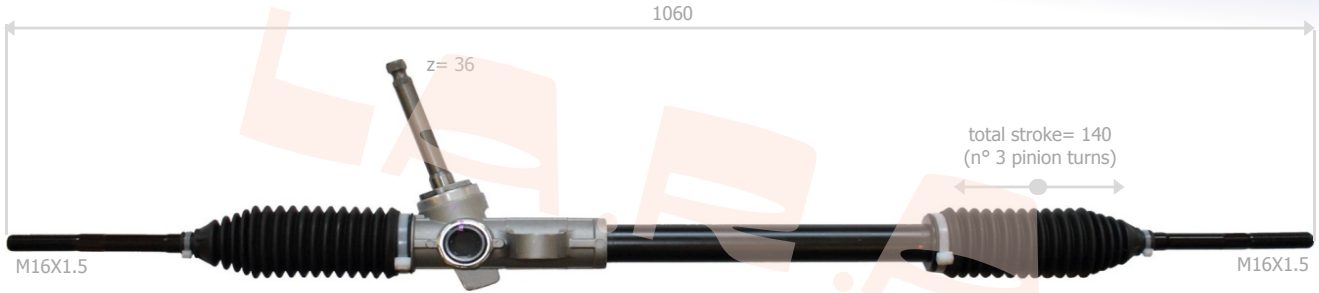

HYUNDAI

i20 1200/1400/1600 cc PETROL - 1100/1400/1600 cc CRDi DIESEL

<u>La.r.a.</u>	<u>Drive</u>	<u>Year</u>	<u>OE Number</u>	<u>Note</u>
210006	LH	01/2008->12/2015	56500-1J100 - 56500-1J500	ELECTRIC STEERING