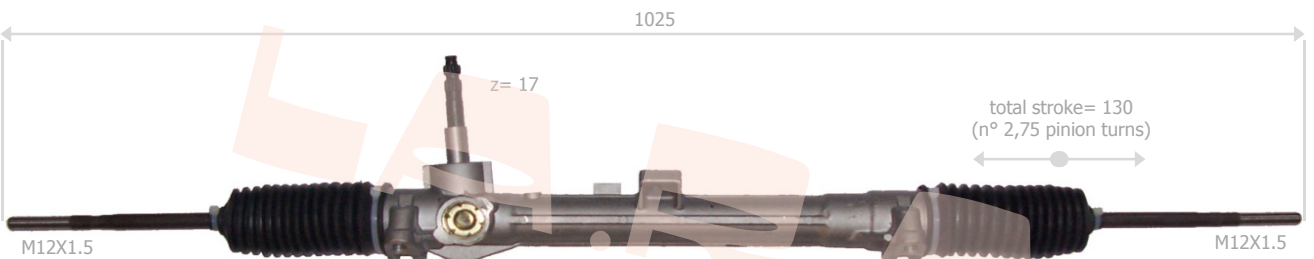

<u>La.r.a.</u>	<u>Drive</u>	<u>Year</u>	<u>OE Number</u>	<u>Note</u>
190037	LH	09/1999->12/2002	46534833	 MANUAL STEERING (DO NOT USE AS ELECTRIC STEERING)

FIAT

PUNTO 1200/1400 cc PETROL - 1800 cc HGT PETROL - 1300/1900 cc DIESEL - 1200 cc NATURAL POWER