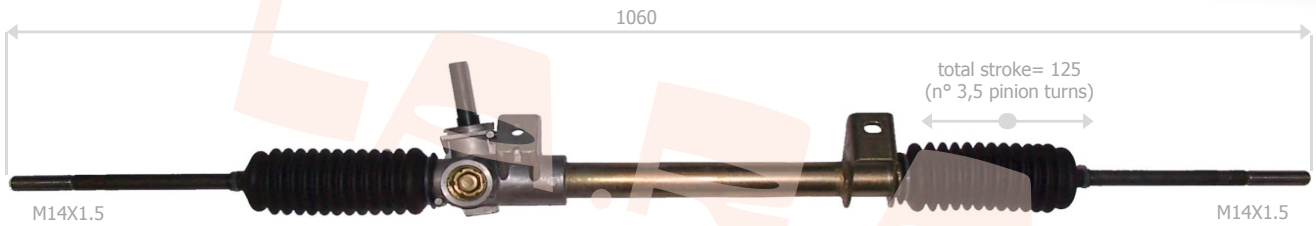

RENAULT

CLIO

<u>La.r.a.</u>	<u>Drive</u>	<u>Year</u>	<u>OE Number</u>
310015	LH	6/1994->6/1998	7701467471

RENAULT

**CLIO 1ST SERIES 1200 cc (01/1996->09/1998) - CLIO 2ND SERIES 2000/3000 cc (02/2000->12/2002)
KANGOO 1ST SERIES 1200/1600 cc PETROL - 1500/1900 cc DIESEL (08/1997->) - THALIA (06/2001->)**