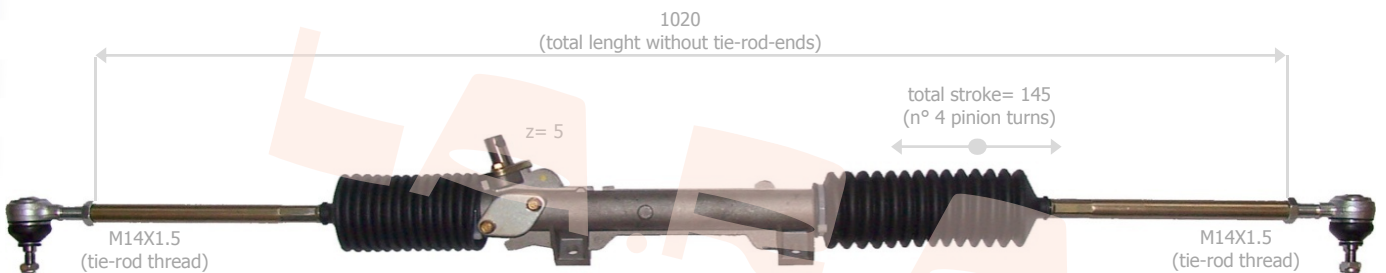

PEUGEOT

104 2ND SERIES

<u>La.r.a.</u>	<u>Drive</u>	<u>Year</u>	<u>OE Number</u>	<u>Note</u>
300003	LH	5/1976->8/1982	4002.58 - 4002.62 - 4005.30 - 4005.66	SINCE CHASSIS N° 5675806->