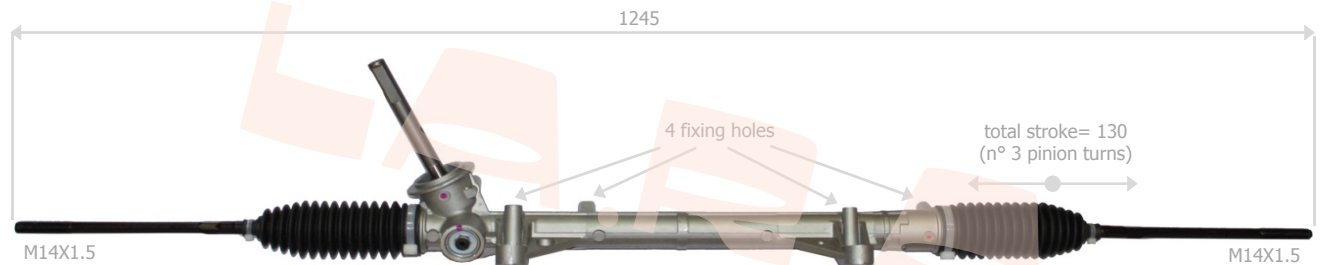

RENAULT

CLIO 3RD SERIES 1200/1400/1600/2000 cc PETROL - 1500 cc DIESEL

<u>La.r.a.</u>	<u>Drive</u>	<u>Year</u>	<u>OE Number</u>	<u>Note</u>
310041	LH	06/2005->	490016057R - 7711368079 - 7711478745 - 8200357928	ELECTRIC STEERING WITH 4 HEAT SHIELD MOUNTS