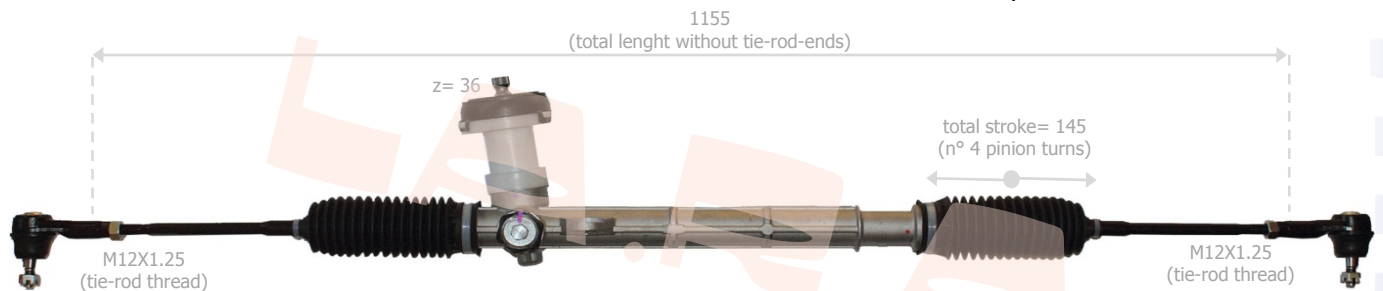

RIA

PICANTO 1000/1100 cc PETROL - 1100 cc CRDi DIESEL

La.r.a.	Drive	Year	OE Number	Note
440001	LH	04/2004->	56500-07000	 MANUAL STEERING (DO NOT USE AS ELECTRIC STEERING)