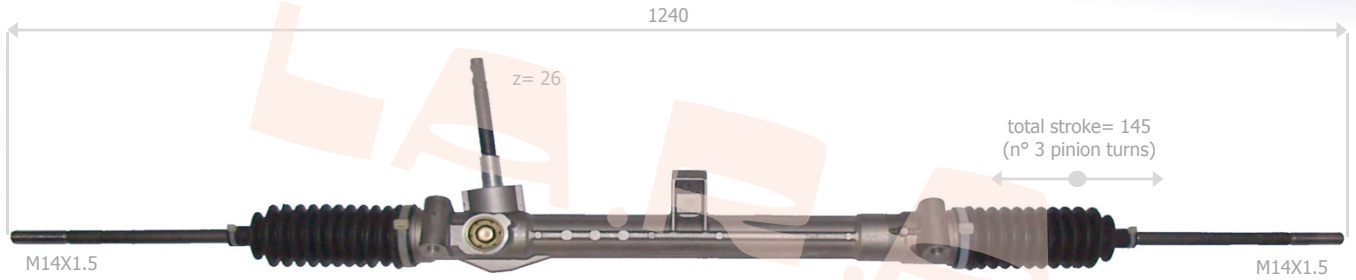

FIAT

STILO 1200/1400/1600/1900 cc JTD