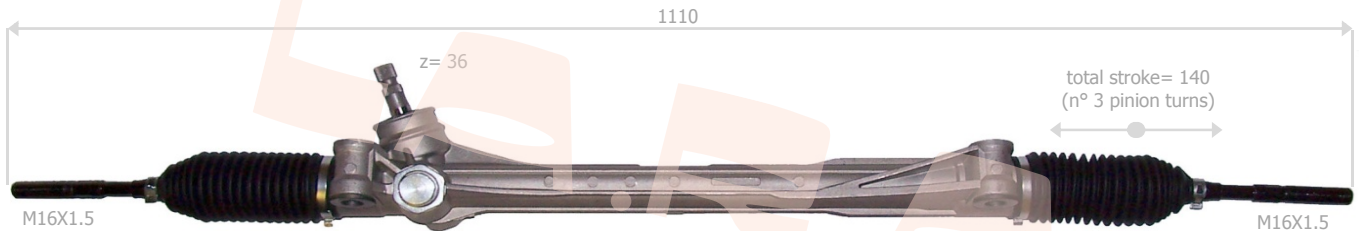

TOYOTA

COROLLA 1400/1600/1800/2000 cc

<u>La.r.a.</u>	<u>Drive</u>	<u>Year</u>	<u>OE Number</u>	<u>Note</u>
370011	LH	2002->2007	45510-02070	ELECTRIC STEERING

TOYOTA

RAV 4 3RD SERIES 2000/2400/3500 cc PETROL - VVTi - 4WD - 2200 cc DIESEL