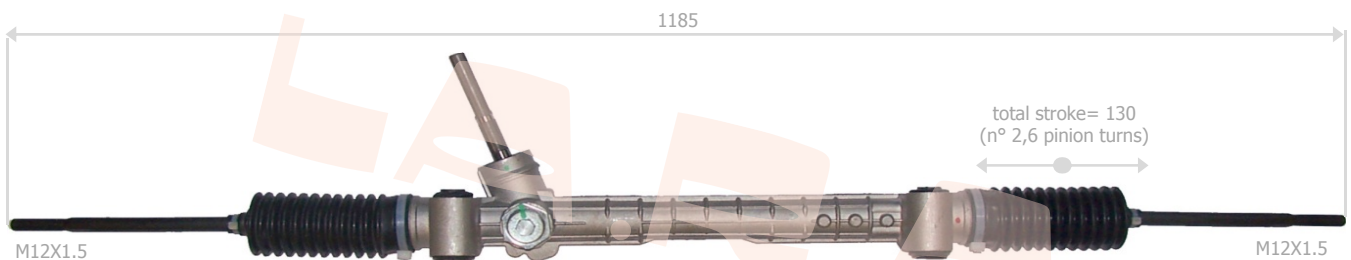

La.r.a.	Drive	Year	OE Number	Note
290011	LH	09/2000->09/2006	13152252 - 13272665 - 5900310 - 900020 - 93184686	ELECTRIC STEERING - CODE : XU - SINCE CHASSIS N° 44999999->, 54000001->

PEL

CORSA C ALL MODELS PETROL - DIESEL