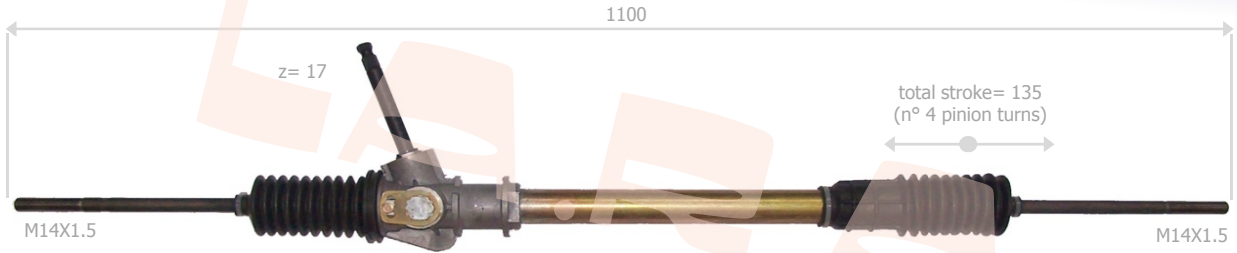

MASERATI

BITURBO

<u>La.r.a.</u>	<u>Drive</u>	<u>Year</u>	<u>OE Number</u>
250001	LH	12/1981->12/1994	317820123